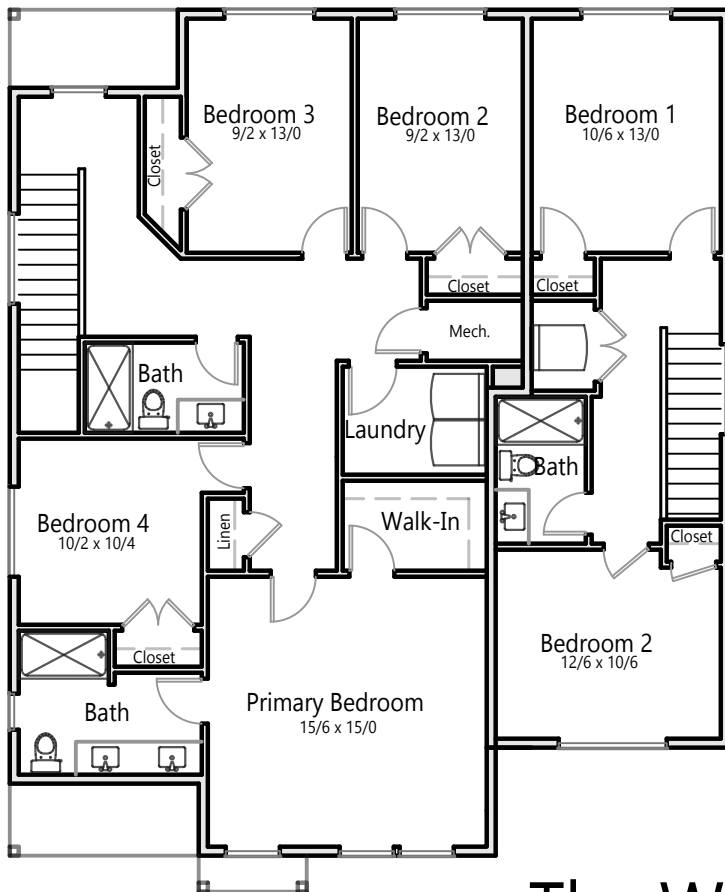

106

The Willamette ADU

ADU : 801 Square Feet Main : 2,032 Square Feet