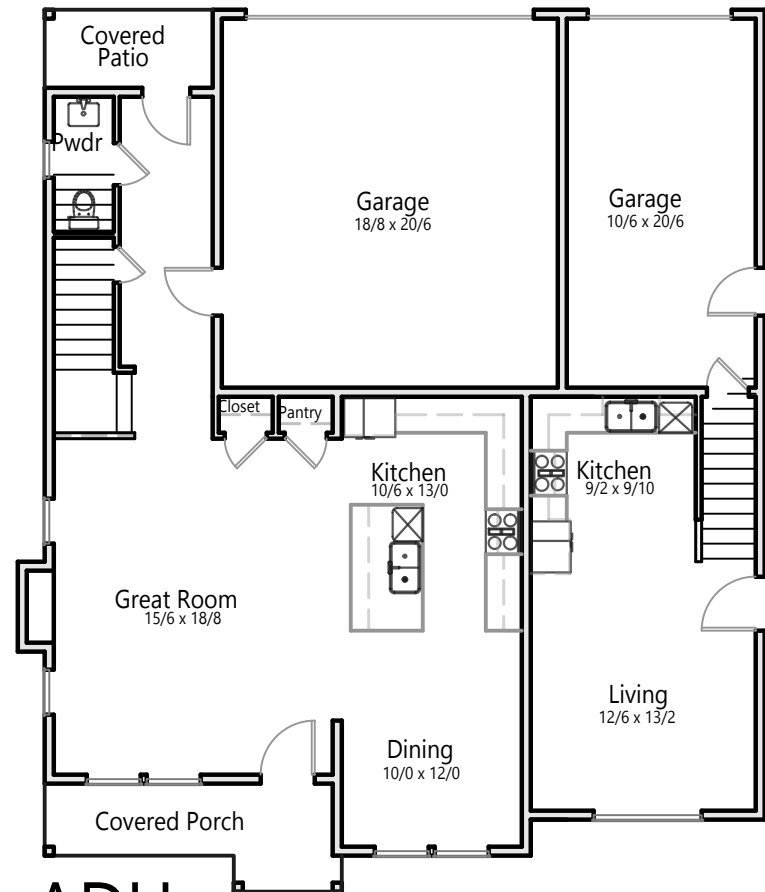

106

The Willamette ADU

ADU : 801 Square Feet Main : 2,032 Square Feet